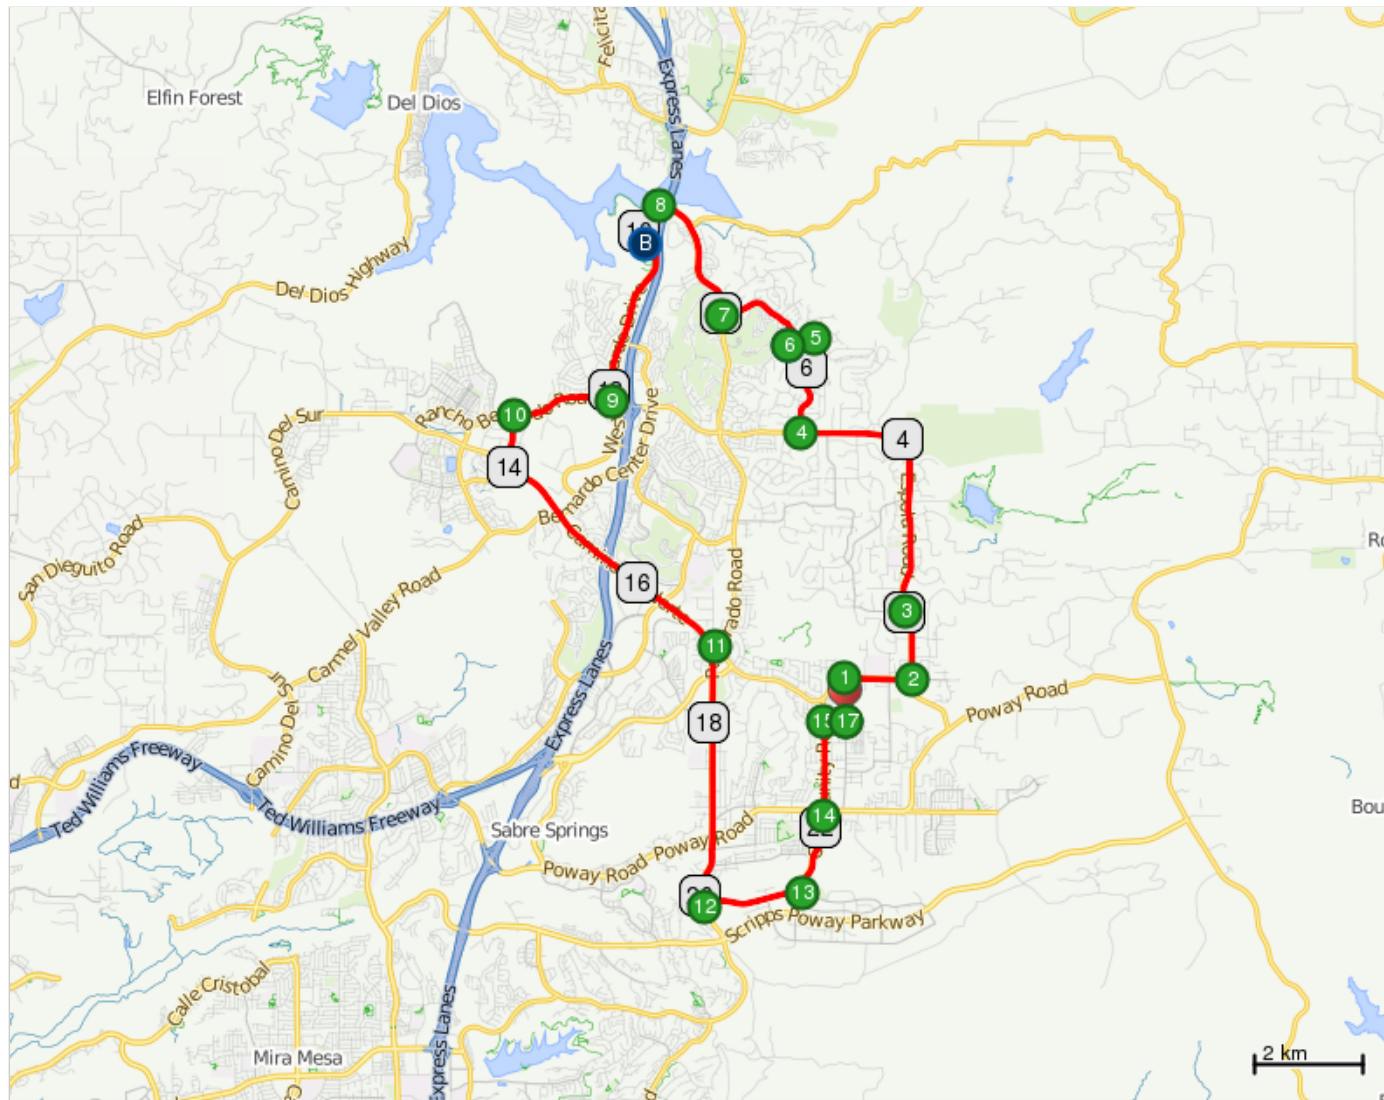

TDP2012-25 miles

- A. Aid Station
- B. Aid Station

Tour de Poway -24 Mile Route Sheet
Emergencies call 911

FOLLOW BLUE ROUTE ARROWS
ride support call (858)679-1027

<u>Distance</u>	<u>Segment Mile</u>	<u>Total</u>
(L) Midland	.5	.5
(R) Twin Peaks	.75	.80
(L) Espola	4	4.8
(R) Valle Verde	1.3	5.2
(L) Old Winery Road	.2	5.4
(R) Vincent Rizzo Rd(Bernardo Winery-	.2	5.6
(R) Paseo Verano Norte	1.1	6.7
(R) Pomerado\West Bernardo Dr(AID STATION)	5	11.7
(R) Rancho Bernardo Rd	1.2	12.9
(L) Camino San Bernardo	.6	13.5
(L) Camino Del Norte(East)	3	16.5
(R) Pomerado Road	3	19.5
(L) Metate	1.3	20.8
(L) Community Road	2	22.8
(R) Aubrey to Finish	.25	23